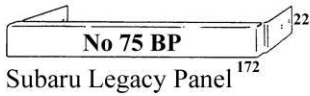

No 75 BP
Subaru Legacy Panel