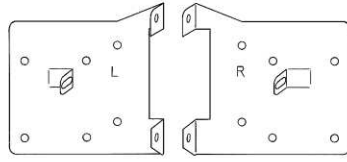

ED'S AUTO SERVICES

SUBARU

SUBP1
Subaru Pocket
-Standard

SUBP2
75mm Subaru Pocket
with lid

SUBP3
Subaru Pocket
50mm with Lid

No 75 LEGACY
Subaru Legacy
local model with clock
up to 1993

No 75 LH/RH
Subaru Legacy
for model with drink tray
up to 1993