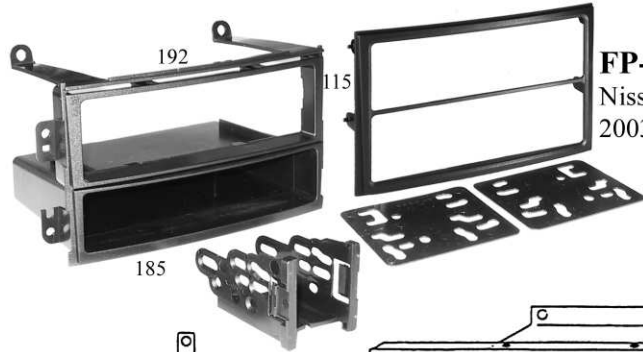

No 76 DP
Bluebird 1980 - 84

No 45 DK
Bluebird U11

FP-22-03
Nissan 350Z
2003 - 2005