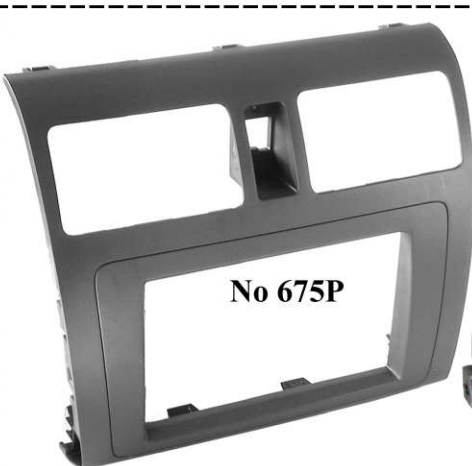

FP-01-09
Fiat Sedici / Suzuki SX4

No 676
Suzuki Cultus
GC41W
Mounting Bracket

FP-30-00
Suzuki Grand Vitara
2005 on

DFP-33-01

No 675P

No 675K (esc. + bkts)
Suzuki Swift
RS415 2005 on

No 677

No 679
Suzuki SX4
Mounting
Bracket