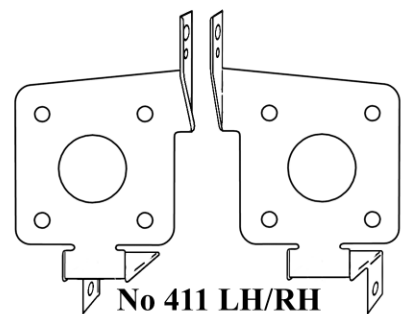

No 411 LH/RH
Nissan Skyline R33
8/1993 - 11/1998