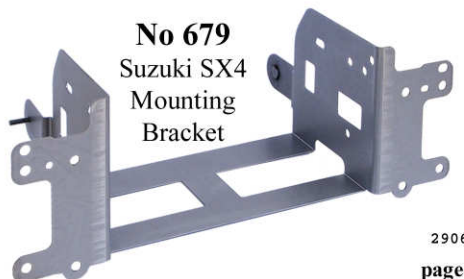

ED'S AUTO SERVICES

ROVER / LAND ROVER

SMART CAR

SKODA

SUZUKI