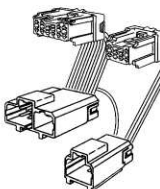

No 735
OE Head unit Hook up
Nissan
Aust. & NZ spec stereo
16 PIN & 6 PIN

No 735 - 536
Stereo Connector
Nissan
Aust. & NZ spec stereo
to post Japan spec car
10 PIN & 6 PIN

No 736
OE Head unit
Hook up
Nissan
95 on Japan spec stereo
10 PIN & 6 PIN