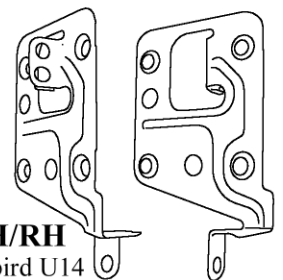

No 407 LH/RH
Rear Mount Stereo
Fitting Bracket
Nissan Largo W30
1993 on
Serena C23
09/1993 - 1999

No 408 LH/RH
Nissan Bluebird U14
1997 - 2002