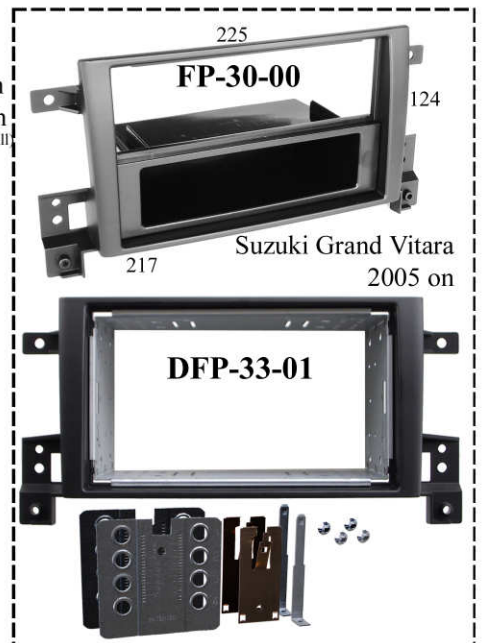

No 542
Honda 1998 on
Suzuki 2001 on
20 PIN (8 Large, 12 Small)

No 679
Suzuki SX4
Mounting
Bracket

FP-30-00
Suzuki Grand Vitara
2005 on

DFP-33-01